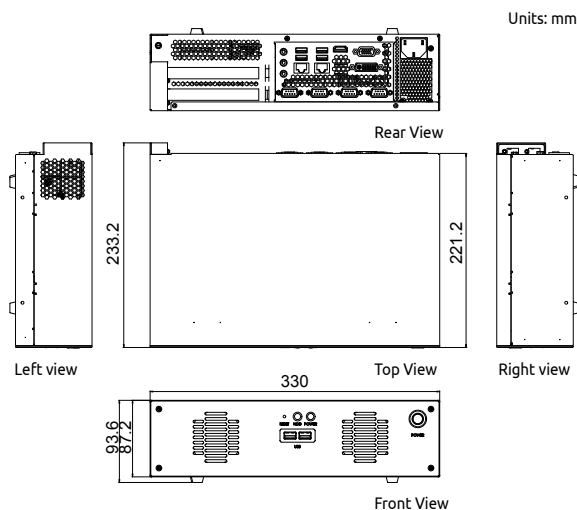

Functional Diagram

Ordering Information

Modules

Model Number	Description/Configuration
MIX-220-I727M8G500-00	MK-122, MI-220, riser 2U-E1S1, 250W PSU, i7-2710QE, 8GB RAM, 500GB HDD
MIX-220-I525M4G250-00	MK-122, MI-220, riser 2U-E1S1, 250W PSU, i5-2510E, 4GB RAM, 250GB HDD
MIX-220-I323M2G250-00	MK-122, MI-220, riser 2U-E1S1, 250W PSU, i3-2330E, 2GB RAM, 250GB HDD
MIX-220-B810M2G250-00	MK-122, MI-220, riser 2U-E1S1, 250W PSU, B810, 2GB RAM, 250GB HDD
MIX-220-NNN-00	MK-122, MI-220, riser 2U-E1S1, 250W PSU, No CPU, No RAM, No HDD
MK-122	Chassis only
2U-E1S1	Riser card
APS-925XU	FlexATX AC 250W PSU