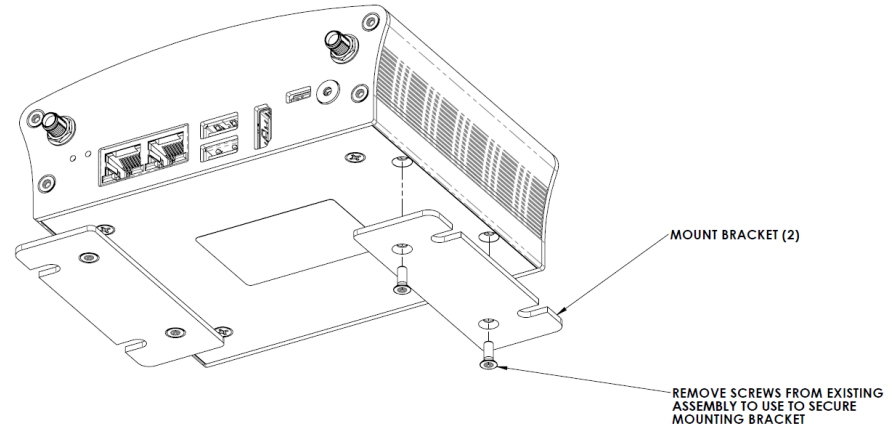

Mechanical Mounting Package

The Rudi Embedded System has an optional mounting edge bracket to allow for wall or rack mount use.

Please contact sales for additional information: sales@connecttech.com