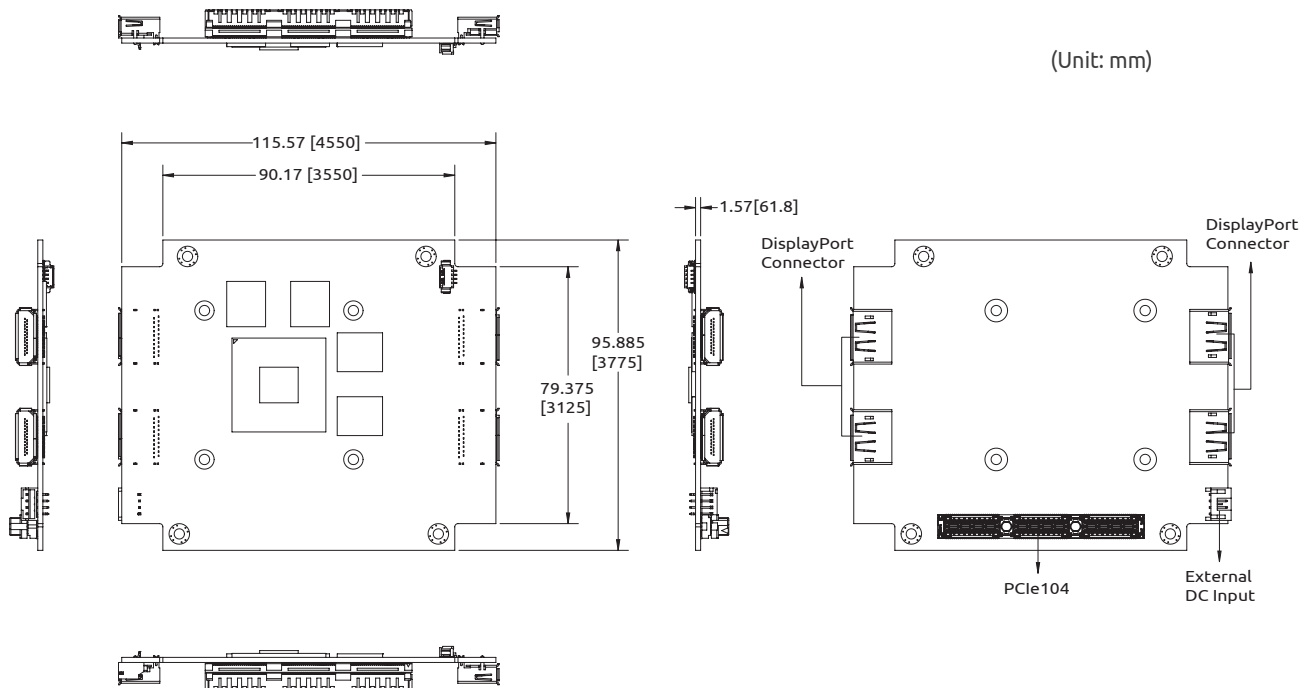

CM5-P1000

PCIe/104 Type 1 Embedded Graphics Module with NVIDIA® Quadro® P1000

Features

- PCIe/104 Type 1 (116 x 96 mm)
- 640 CUDA cores
- 1.8 TFLOPS peak FP32 performance
- 4GB GDDR5 memory
- 96GB/s maximum memory bandwidth
- 4x UHD DisplayPort outputs
- Wide operating temperature range: -40°C to +85°C

PC104

Specifications

- **Graphics Core**
 - Architecture**
NVIDIA® Pascal™ GP107, 640 CUDA cores
 - GPU**
Quadro® P1000
 - Display Outputs**
4x DisplayPort 1.4 digital video outputs
 - Signal Interface**
PCI Express x16 Gen3 bus
- **GPGPU Computing**
 - GFLOPS**
1.8 TFLOPS peak FP32 performance
 - CUDA Support**
CUDA Toolkit 8.0, CUDA Compute version 6.1, OpenCL™ 1.2, DirectX® 12, OpenGL 4.5, Vulkan 1.0
- **Memory**
 - GDDR5 Memory**
4GB
 - Memory Width**
128-bit
 - Bandwidth**
96 GB/s
- **Physical Dimensions**
116 (W) x 96 (D) mm
- **Interface**
PCIe/104 type 1
- **Environmental**
 - Operating Temp.**
-40°C to 85°C
 - Storage Temp.**
-40°C to 85°C
 - Operating Humidity**
95% @40°C (non-condensing)
- **Operating Systems Supported OS**
Windows 10
Linux 64-bit

Functional Diagram

Mechanical Drawings

Ordering Information

- **CM5-P1000-DP**
PCIe/104 Type 1 Graphics module, NVIDIA Quadro P1000 (640 CUDA cores), 4GB GDDR5, 0°C to +60°C
- **CM5-P1000-DP-ETT**
PCIe/104 Type 1 Graphics module, NVIDIA Quadro P1000 (640 CUDA cores), 4GB GDDR5, -40°C to +85°C