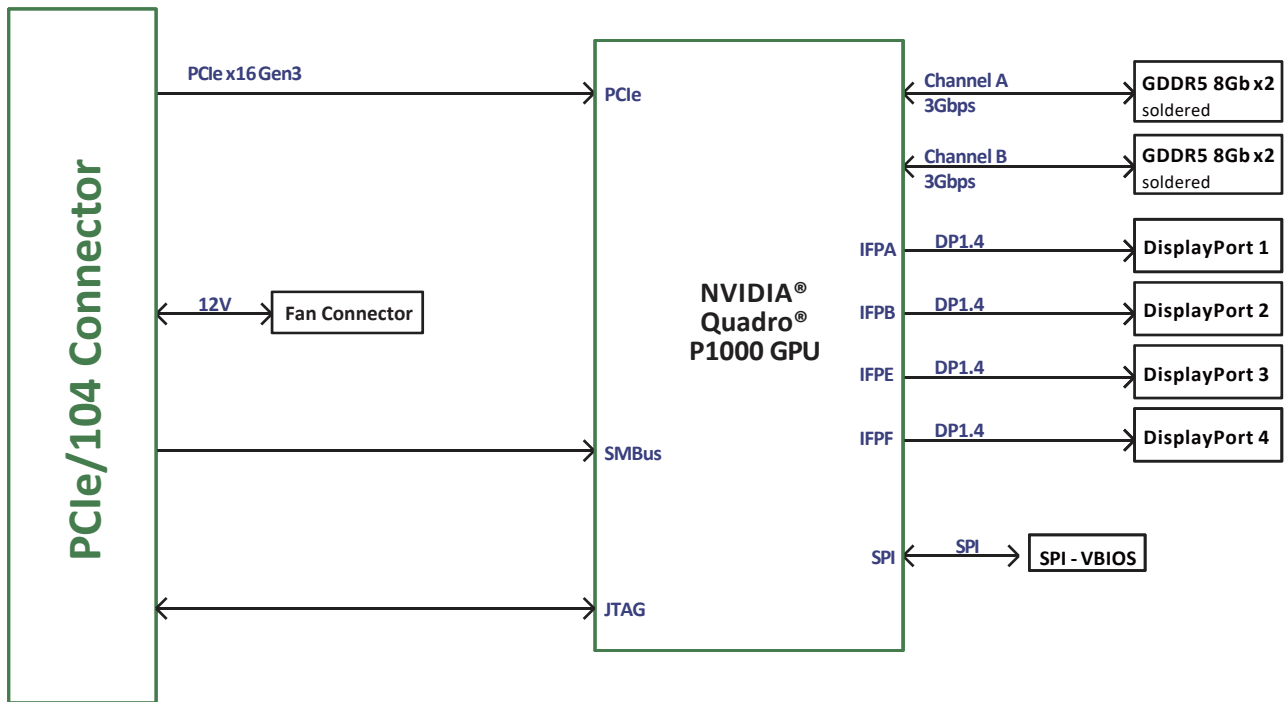

CM5-P1000

PCIe/104 Type 1 Embedded Graphics Module with NVIDIA® Quadro® P1000

Features

- PCIe/104 Type 1 (116 x 96 mm)
- 640 CUDA cores
- 1.8 TFLOPS peak FP32 performance
- 4GB GDDR5 memory
- 96GB/s maximum memory bandwidth
- 4x UHD DisplayPort outputs
- Wide operating temperature range: -40°C to +85°C

PC104

Specifications

- **Graphics Core**
 - Architecture**
NVIDIA® Pascal™ GP107, 640 CUDA cores
 - GPU**
Quadro® P1000
 - Display Outputs**
4x DisplayPort 1.4 digital video outputs
 - Signal Interface**
PCI Express x16 Gen3 bus
- **GPGPU Computing**
 - GFLOPS**
1.8 TFLOPS peak FP32 performance
 - CUDA Support**
CUDA Toolkit 8.0, CUDA Compute version 6.1, OpenCL™ 1.2, DirectX® 12, OpenGL 4.5, Vulkan 1.0
- **Memory**
 - GDDR5 Memory**
4GB
 - Memory Width**
128-bit
 - Bandwidth**
96 GB/s
- **Physical Dimensions**
116 (W) x 96 (D) mm
- **Interface**
PCIe/104 type 1
- **Environmental**
 - Operating Temp.**
-40°C to 85°C
 - Storage Temp.**
-40°C to 85°C
 - Operating Humidity**
95% @40°C (non-condensing)
- **Operating Systems Supported OS**
Windows 10
Linux 64-bit

Functional Diagram

Mechanical Drawings

Ordering Information

- **CM5-P1000-DP**
PCIe/104 Type 1 Graphics module, NVIDIA Quadro P1000 (640 CUDA cores), 4GB GDDR5, 0°C to +60°C
- **CM5-P1000-DP-ETT**
PCIe/104 Type 1 Graphics module, NVIDIA Quadro P1000 (640 CUDA cores), 4GB GDDR5, -40°C to +85°C