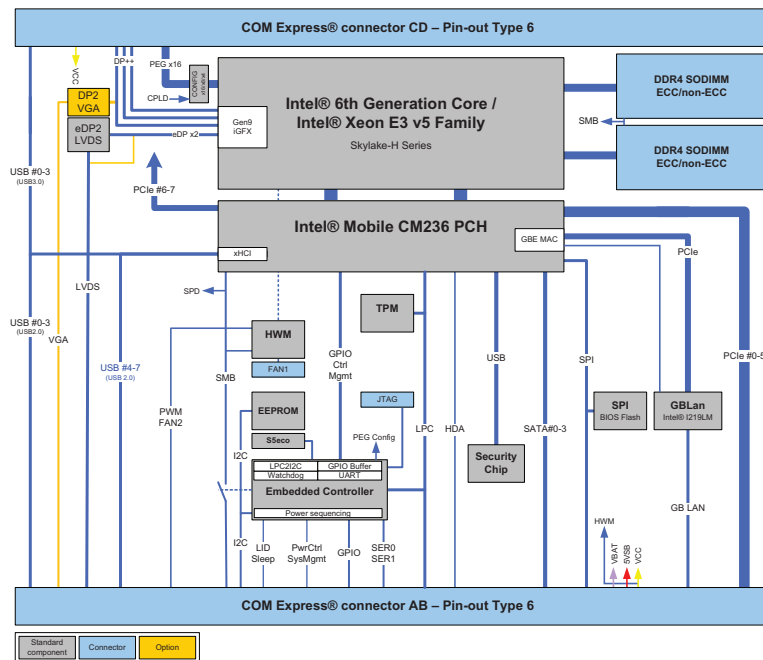

COMe-bSL6R E2S

COM EXPRESS® BASIC TYPE 6 WITH 6th GENERATION Intel® Core™ / Xeon® PROCESSORS

- ▶ Intel® 6th Generation Core™ series / Xeon® E3 v5 family with CM236 PCH
- ▶ Up to 32 GByte DDR4 non-ECC/ECC memory
- ▶ Industrial temperature grade
- ▶ Support of Kontron's Embedded Security Solution (Aprotect)

POSSIBILITIES START HERE

TECHNICAL INFORMATION

COMPLIANCE	COM Express® basic, Pin-out Type 6
DIMENSIONS (H x W)	125 x 95 mm
CPU	Intel® Xeon® E3-1515M, Intel® Xeon® E3-1505M, Intel® Xeon® E3-1505L, Intel® Core™ i3-6100E, Intel® Core™ i3-6102E, Intel® Celeron™ G3900E, Intel® Celeron™ G3902E
CHIPSET	Intel® Mobile CM236
MAIN MEMORY	2x DDR4-2133 SO-DIMM up to 2x 16 GByte (non-ECC/ECC)
GRAPHICS CONTROLLER	Intel® Iris™ Pro Graphics P580 (GT4e), Intel® HD Graphics P530 (GT2), Intel® HD Graphics P510 (GT1)
ETHERNET CONTROLLER	Intel® I219LM
ETHERNET	10/100/1000 MBit Ethernet
HARD DISK	4x SATA 6Gb/s
FLASH ONBOARD	-
PCI EXPRESS® SUPPORT	8x PCIe x1, 1x PEG x16
PANEL SIGNAL	DDI1: DP++, DDI2: DP++, DDI3: DP++, VGA: -, LVDS: Dual Channel 18/24bit
USB	4x USB 3.0 (incl. USB 2.0) + 4x USB 2.0
SERIAL	2x serial interface (RX/TX only)
AUDIO	Intel® High Definition Audio
COMMON FEATURES	SPI, LPC, SMB, Fast I ² C, Staged Watchdog, RTC, MARS
BIOS	AMI Aptio V
HUMIDITY	93 % relative Humidity at 40° C, non-condensing (according to IEC 60068-2-78)
ON REQUEST	vPRO (AMT/TXT/AES Support), eDP instead of LVDS, VGA
POWER MANAGEMENT	ACPI 6.0, S5 Eco
POWER SUPPLY	ATX or Single Supply Power
SPECIAL FEATURES	POSCAP capacitors, Trusted Platform Module TPM 2.0, Security Chip, 4k Resolutions, Flexible PEG lane configuration by Setup Option, Rapid Shutdown
OPERATING SYSTEM	Windows® 10, Windows® 8.1, Windows® 7, WES7, Linux, VxWorks
TEMPERATURE	Industrial temperature: -40 °C to +85 °C operating, -40 °C to +85 °C non-operating
SUPPORTED MODULES	COMe-bSL6R E25 xx-xxxxxx CM236